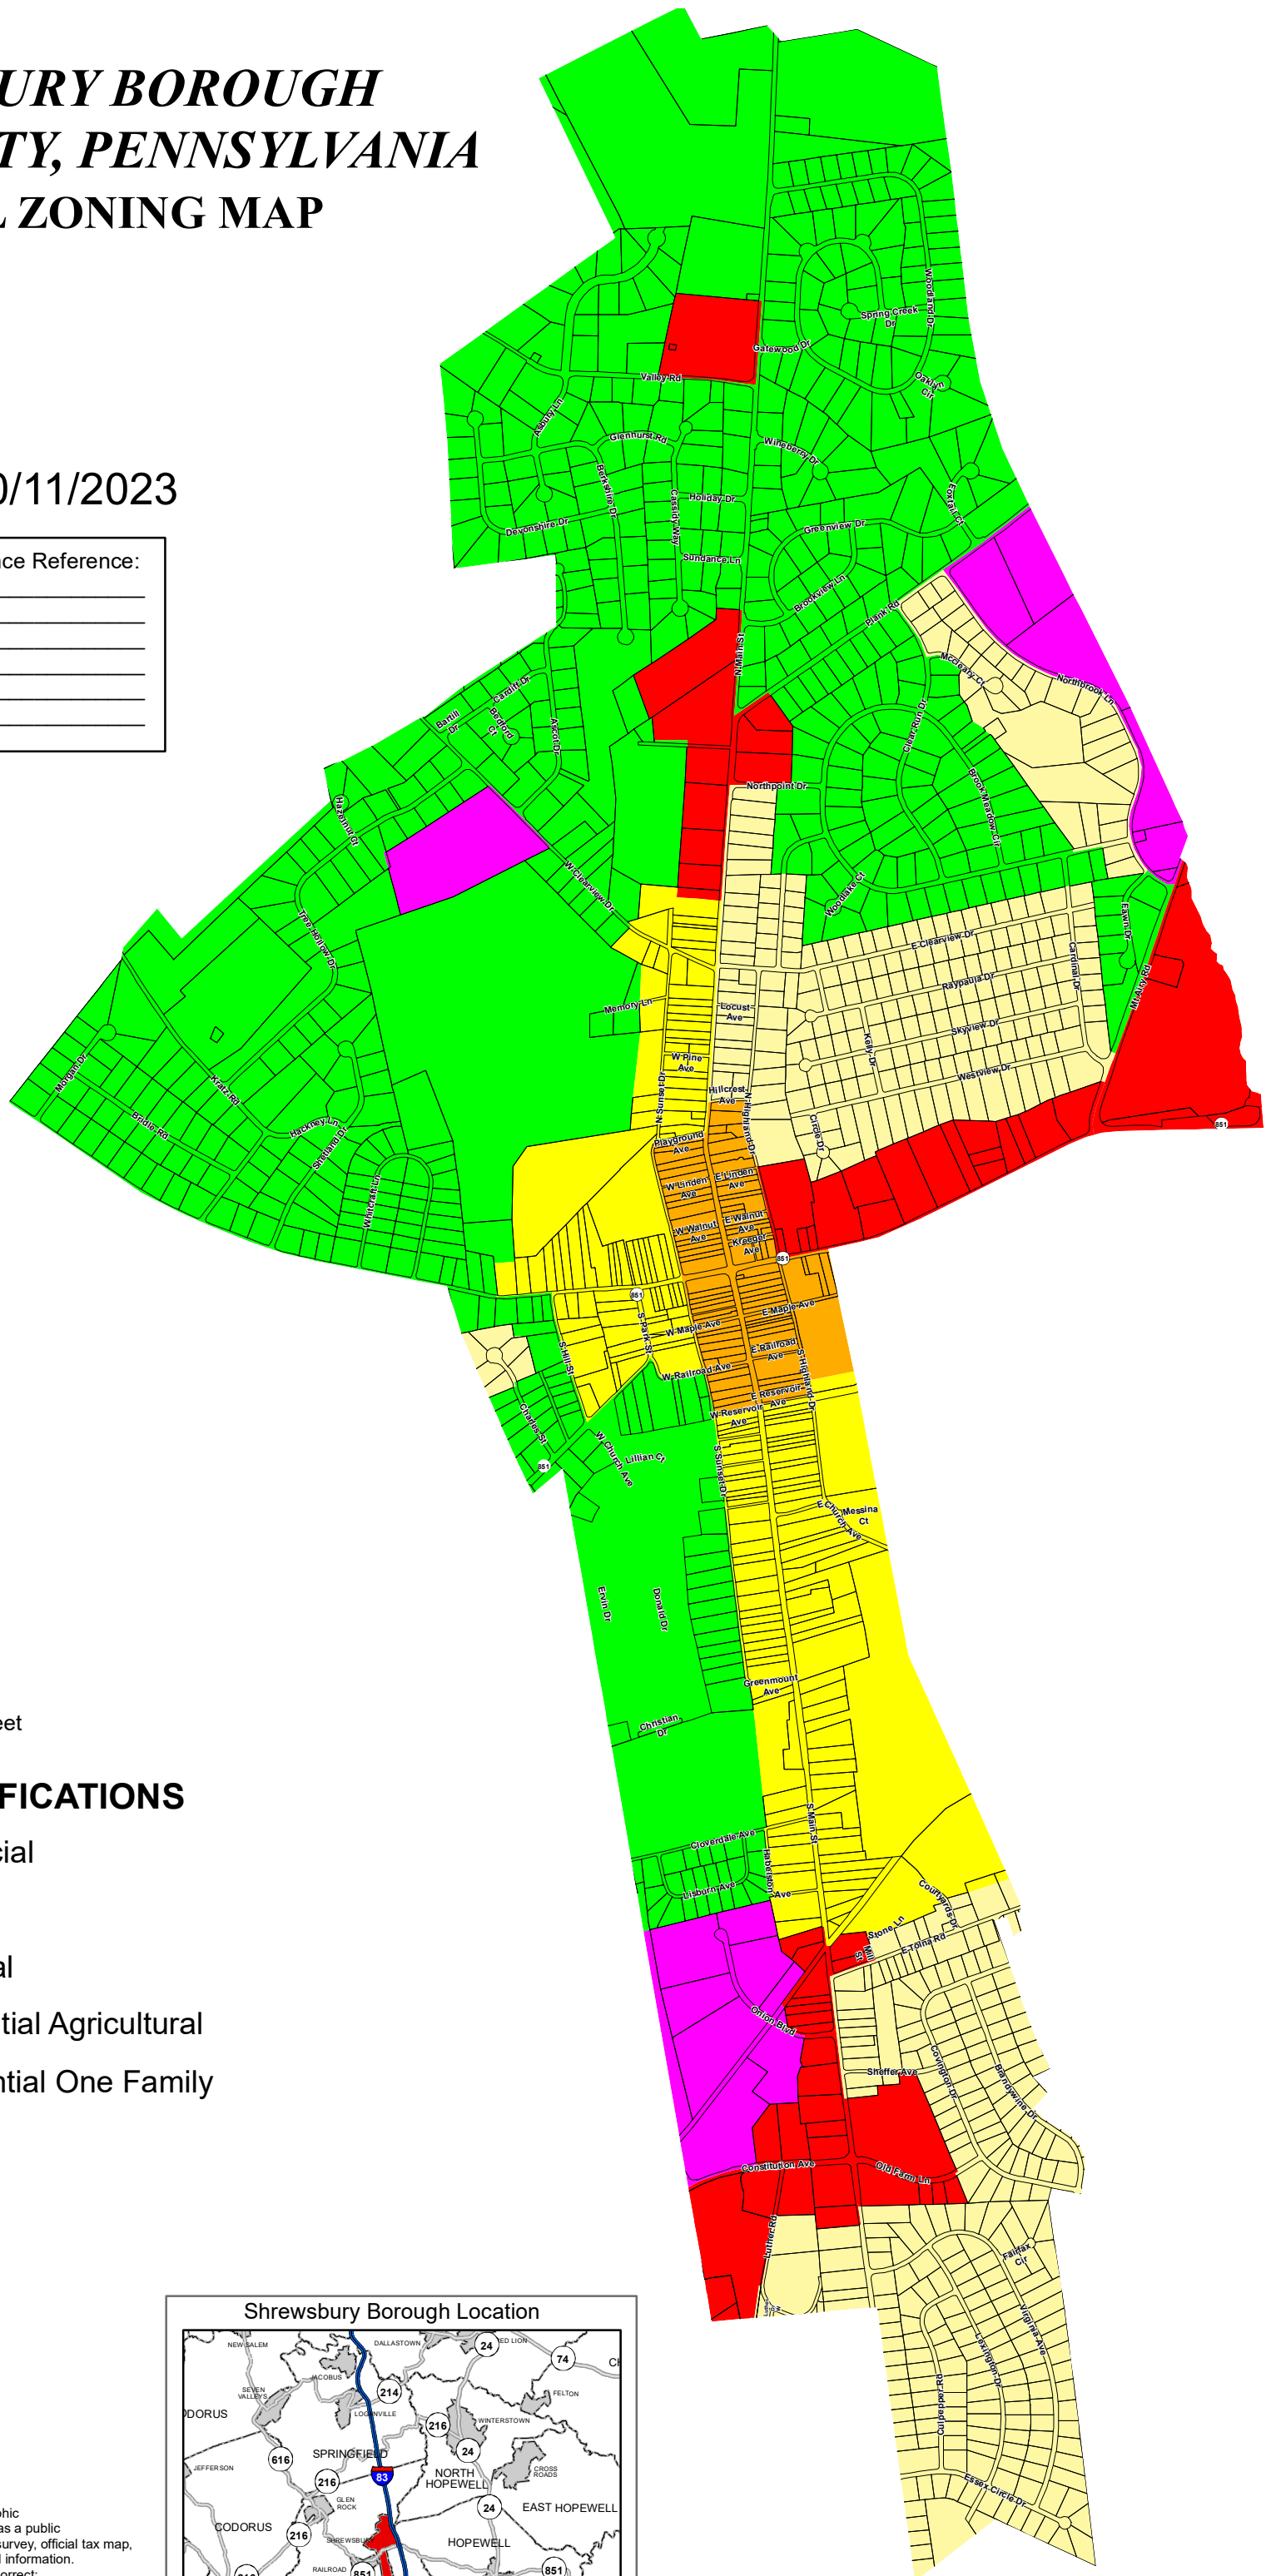

# SHREWSBURY BOROUGH YORK COUNTY, PENNSYLVANIA OFFICIAL ZONING MAP

Date Adopted: 10/11/2023

Dates Amended:	Ordinance Reference:

1 inch = 1,000 feet

## ZONING CLASSIFICATIONS

- C - Commercial
- I - Industrial
- R- Residential
- RA - Residential Agricultural
- RO - Residential One Family
- V - Village

Date Created: 11/1/2023

Disclaimer:  
The York County Planning Commission provides this Geographic Information System map and/or data (collectively the "Data") as a public information service. The Data is not a legally recorded plan, survey, official tax map, or engineering schematic and should be used for only general information. Reasonable effort has been made to ensure that the Data is correct; however the Commission does not guarantee its accuracy, completeness, or timeliness. The Commission shall not be liable for any damages that may arise from the use of the Data."